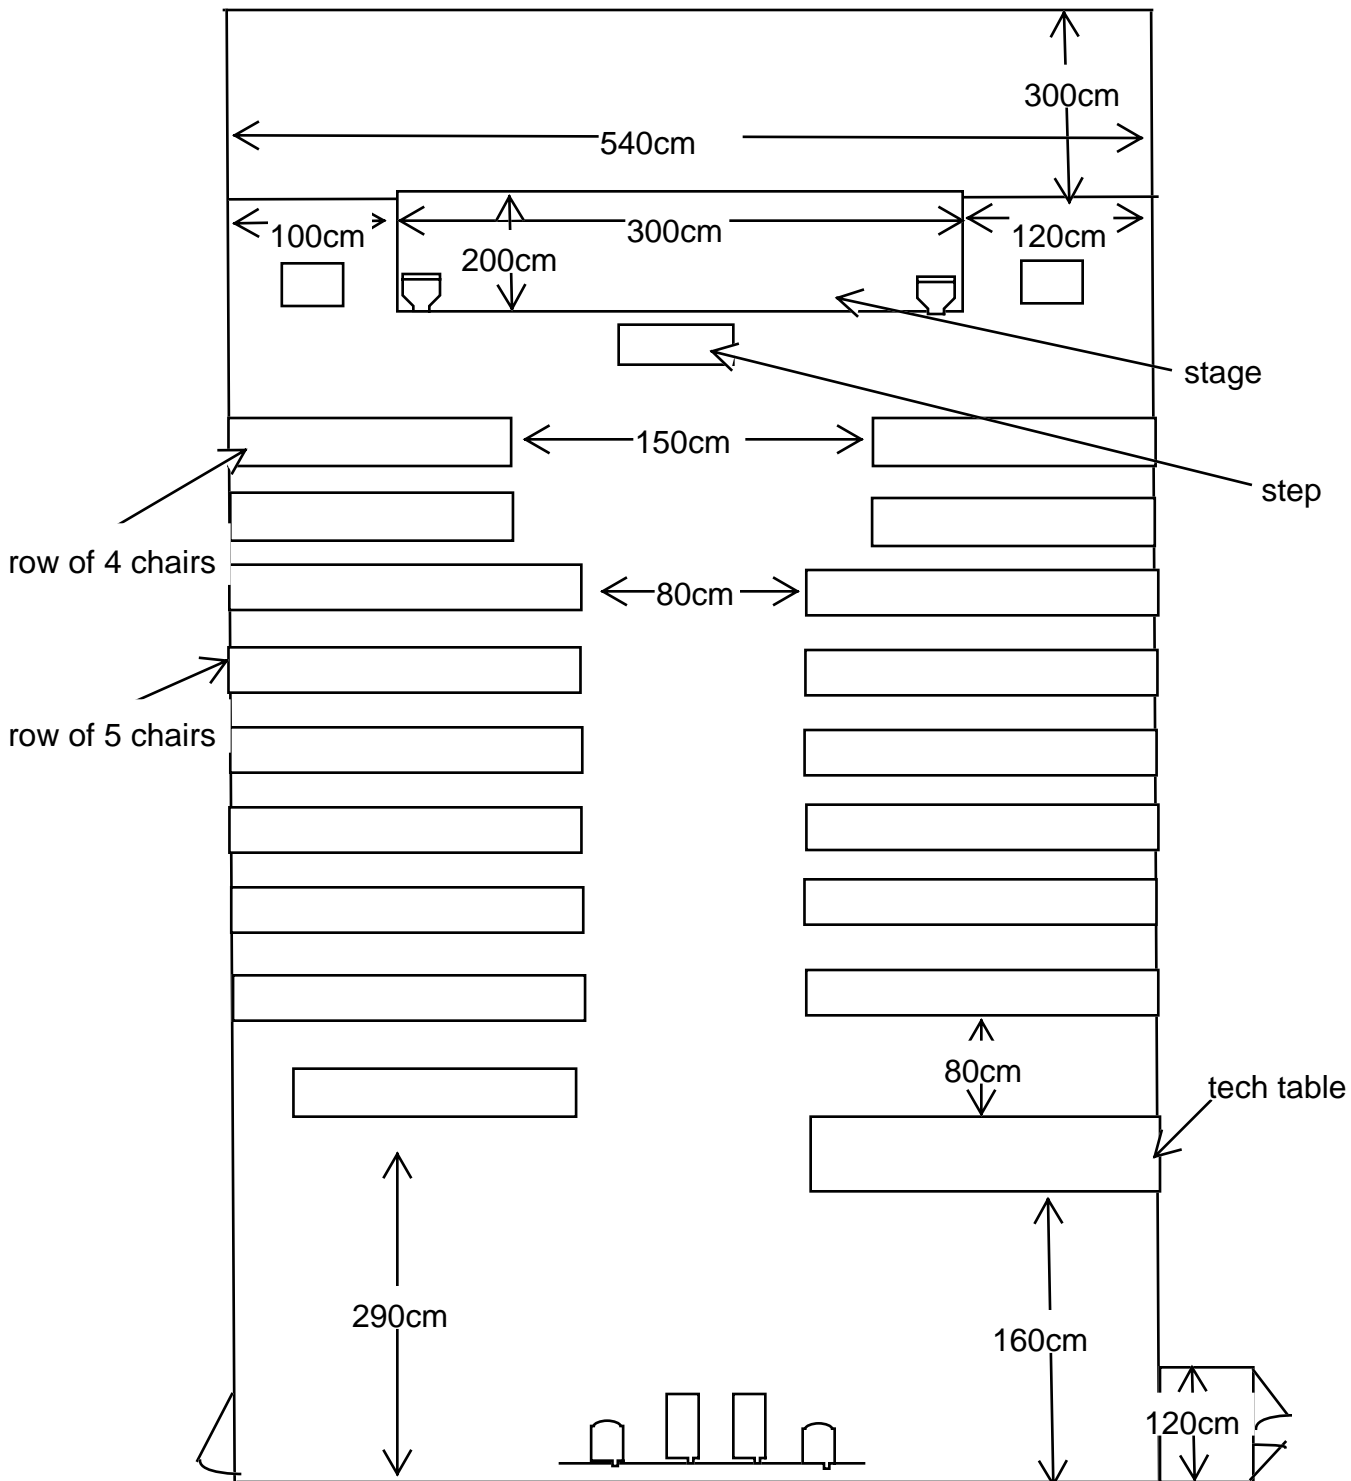

## key for tech

- minim pc
LED parcan
- profile
speacker